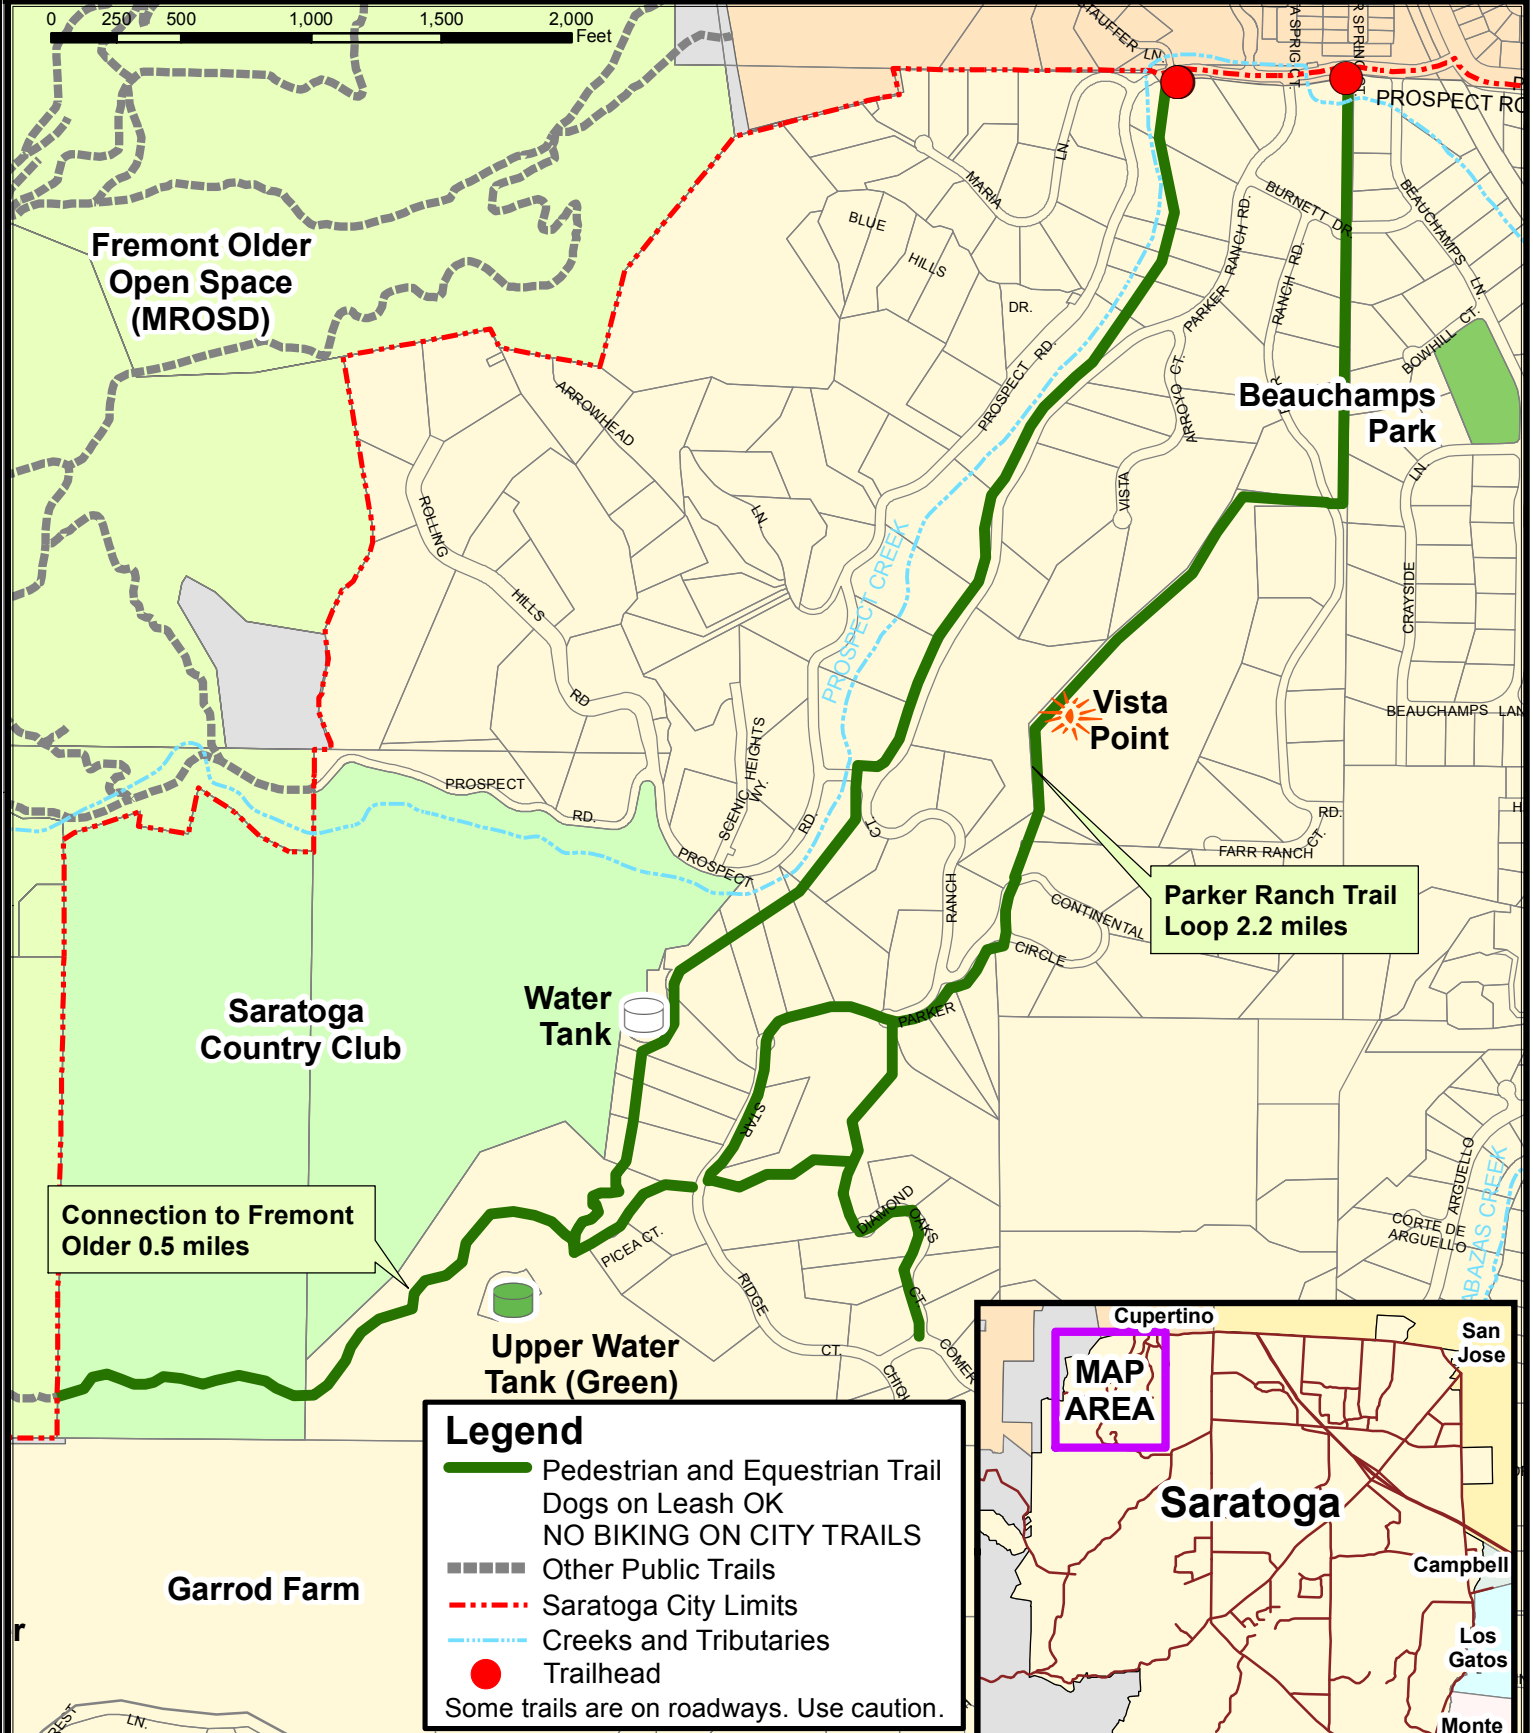

# City of Saratoga Trails

## Parker Ranch Area

September 2010

Connection to Fremont Older 0.5 miles

Parker Ranch Trail Loop 2.2 miles

**Legend**

- Pedestrian and Equestrian Trail  
Dogs on Leash OK  
NO BIKING ON CITY TRAILS
- Other Public Trails
- - - Saratoga City Limits
- Creeks and Tributaries
- Trailhead

Some trails are on roadways. Use caution.

↓ See Mount Eden Area Map for More Trails ↓